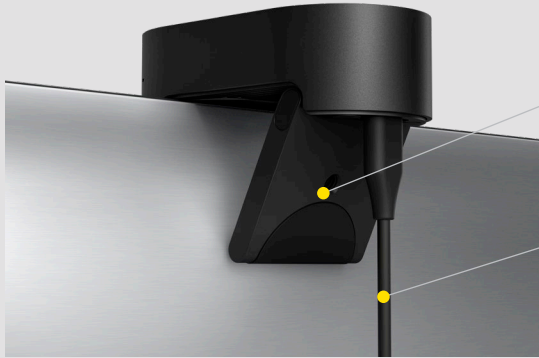

HOW TO CONNECT - SIMPLE SETUP. INSTANT MEETINGS.

PanaCast 20 is plug-and-play. Simply plug the cable into your computer, fix the camera to the top of your laptop screen or monitor using the clip, and you're good to go – wherever you're working.

Privacy Cover
Total control

Simple
Fix the camera using
the clip

Plug-and-play
To connect simply plug the
cable into your computer

PAIR WITH JABRA AUDIO SOLUTIONS.

For amazing audio, choose from the extensive range of Jabra headphones and speakerphones.