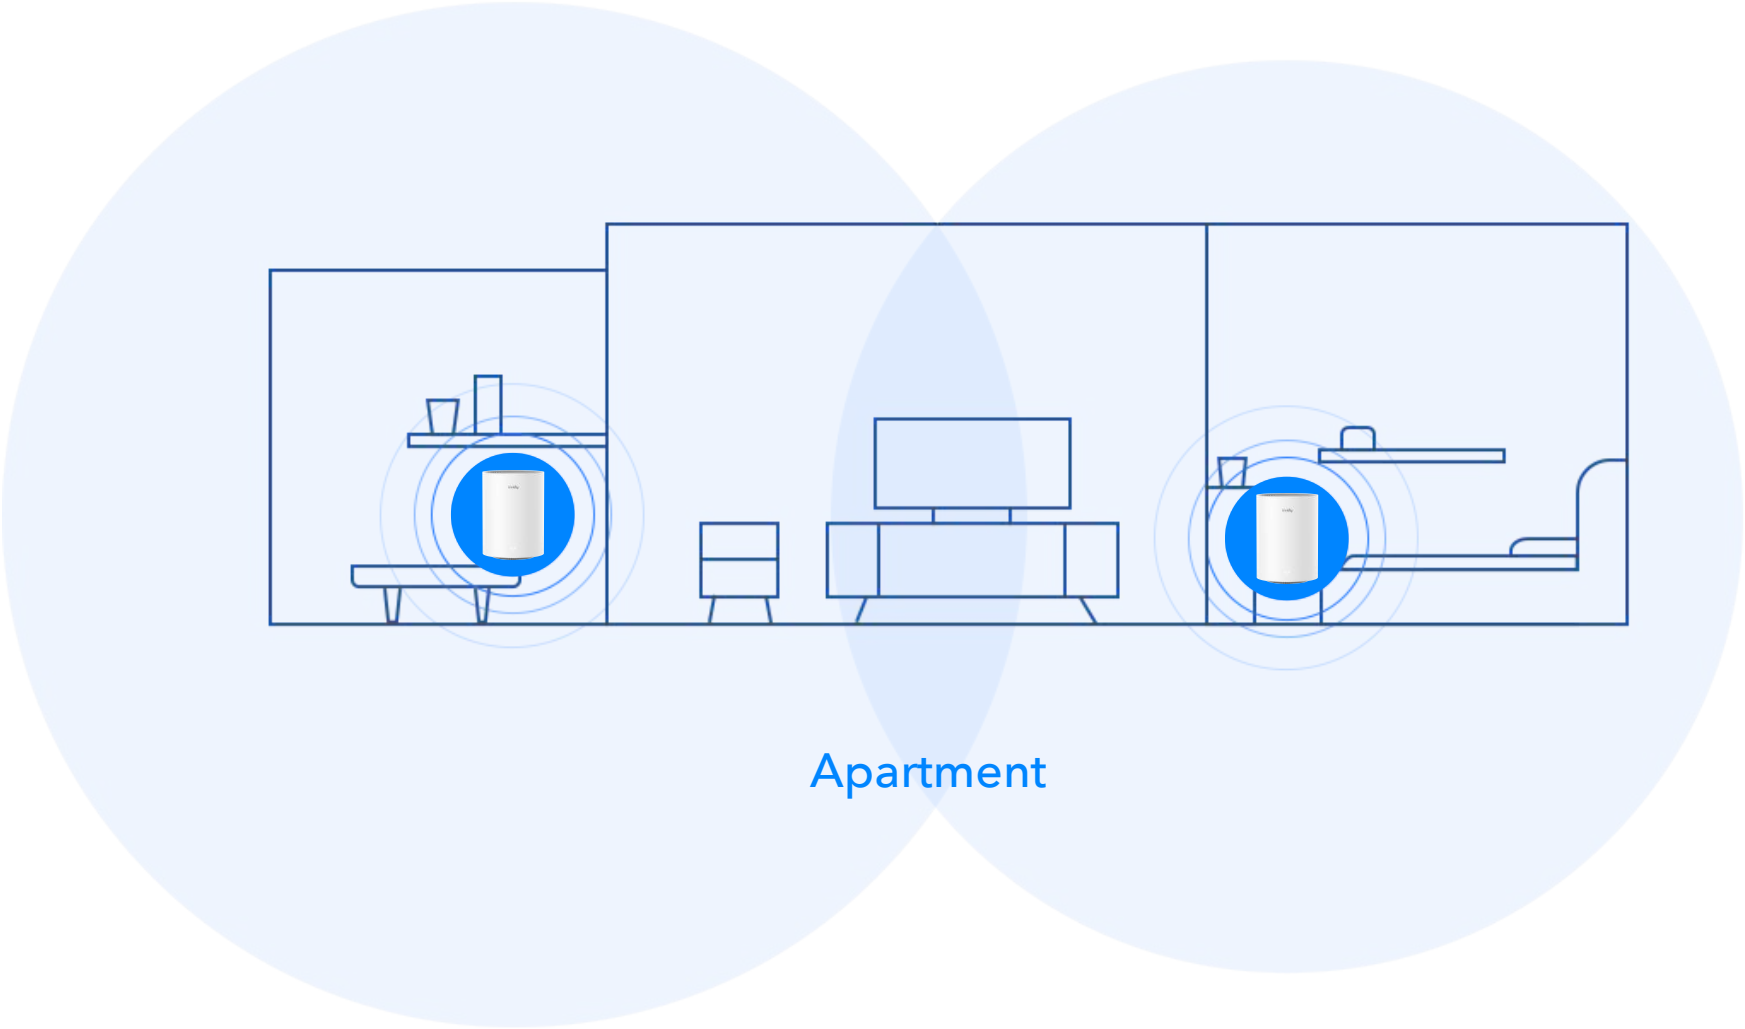

## Whole Home Mesh WiFi System

-  Enhanced Whole Home Coverage
-  Seamless Roaming
-  Up to 1.8Gbps Wi-Fi 6 Speed
-  VPN Server and VPN Client Support
-  Latest and cutting-edge WPA3 Security

[Datasheet](#)

# Whole Home Mesh, Dead Zone Killer

With Cudy Mesh Wi-Fi 6 System, you'll enjoy advanced whole home WiFi designed to deliver smooth video streaming and fast online gaming to more devices at the same time. Experience the next generation of WiFi 6, perfect for medium to large homes up to 5,500 sq.ft. Want more coverage? Simply add another one.