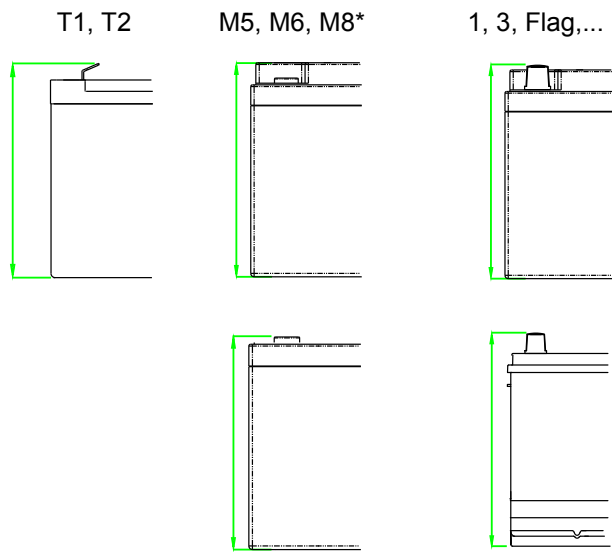

Terminals						
1	3	19 (Ford)		21 (sideterm. FT)	8 (stud)	
S	T1	T2	M5	M6	M8	
Flag						

	Front	Side	Top
M00			
M01			
M02			
M03			
M04			
M05			
M06			
M07			
M08			
M09			
M10			
M11			
M12			
M13			
M14			
M15			
M16			

### Heights

\*Height without bolt.

Dimensions are overall dimensions including the terminals