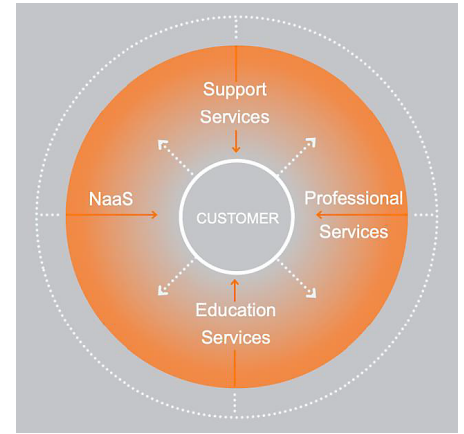

For additional technical information, available models and options, please reference the [QuickSpecs](#)

Aruba Global Services

Aruba Global Services simplifies and accelerates the network technology lifecycle, enabling your network to scale with better predictability and cost-effectiveness. Whether you operate your own network and need to improve your IT efficiencies or you want to offload some of the burden, we have the services you need to reach your goals.

Learn more about what Aruba Global Services has to offer at: arubanetworks.com/services/

Support Services from Aruba

Support services reduce complexity and increase your team's productivity, ensuring you keep pace with technology advances and software releases, and obtain break-fix support required to keep your network running. Access to premium services means you have the right help at the right time.

Professional Services from Aruba

With deep intellectual capital and purpose-built tools, our team delivers a range of standard and custom professional services designed to accelerate your value from Aruba technology.

QuickStart Services include:

- Planning, audit and assessment
- Intelligent Operations
- Architecture review and design

Proactive Engineering Services include:

- Customer Experience Management
- Deployment, migration, and knowledge transfer
- Network optimization

Our [Education Services](#) allow your team to come up to speed quickly.

Aruba Network as-a-Service (NaaS)

Our NaaS solution, Aruba Managed Connectivity Services, part of the HPE GreenLake services family, simplifies network operations, accelerates equipment handling, and increases the value of your Aruba network. If you need expert guidance and automation-based operations for your team, please explore the NaaS approach from Aruba [here](#).

Make the right purchase decision.
Contact our presales specialists.

[Find a partner](#)

Chat now (sales)

Call now

Buy now

Share now

Get updates

© Copyright 2023 Hewlett Packard Enterprise Development LP. The information contained herein is subject to change without notice. The only warranties for Hewlett Packard Enterprise products and services are set forth in the express warranty statements accompanying such products and services. Nothing herein should be construed as constituting an additional warranty. Hewlett Packard Enterprise shall not be liable for technical or editorial errors or omissions contained herein.

Parts and Materials: HPE will provide HPE-supported replacement parts and materials required to maintain the covered hardware.

Parts and components that have reached their maximum supported lifetime and/or the maximum usage limitations as set forth in the manufacturer's operating manual, product quick-specs, or the technical product data sheet will not be provided, repaired, or replaced as part of these services.

Image may differ from the actual product
[PSN1014671587USEN](#), June, 2023.