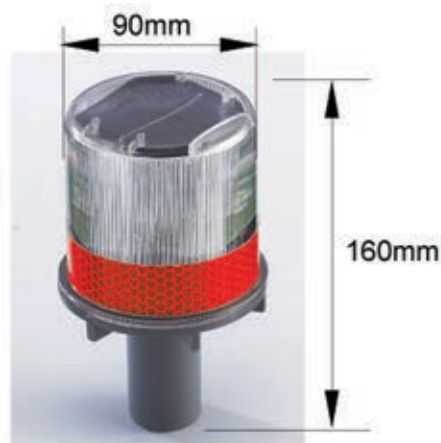

Solar-powered Brick

Specification

Color

- White
- Yellow
- Red
- Blue
- Green

General

Size	Diameter:90mm / 3.54 inches High:160mm / 6.3inches
Weight	0.26kg
Housing	Light-permeability PC
Lighting output	Flashing
LED pcs	3 pcs

Operational

Switch	Auto / Off
Operation time after full charge	Up to 72 hours
Full charge time	6 Hours
Meters of Visibility	Up to 500m

Environmental

Operating Temperature	-20°C~85°C
-----------------------	------------

LEDs

LED life time	100000 hours
LED intensity(mcd)	6000~8000 mcd

Solar Panel

Type	Crystalline panel
Efficiency	12%~15%

Power storage

Type	1.2V, 2200mAH Ni-MH
------	---------------------

Listings

Certifications	CE, FCC
----------------	---------